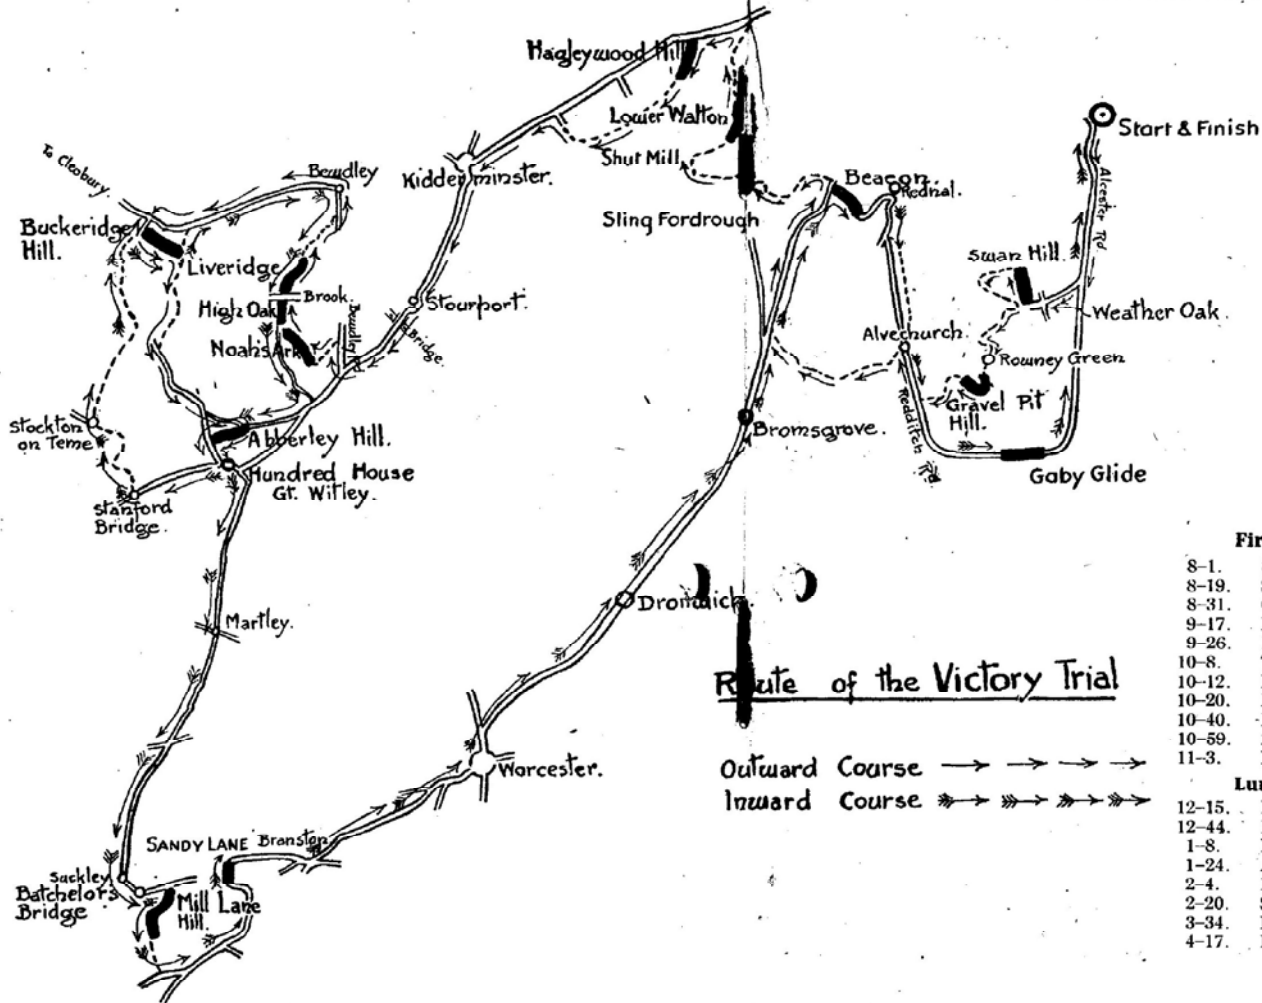

# MAP OF COURSE, with 1st Man's Time.

Official Time will be Greenwich Time, which may be obtained from clock at Midland Institute, Paradise Street.

## Route of the Victory Trial

Outward Course → → → → →  
 Inward Course ⇨ ⇨ ⇨ ⇨ ⇨

### First Man's Time.

- 8-1. Start.
- 8-19. Swan's Hill.
- 8-31. Gravel Pit.
- 9-17. Lower Walton.
- 9-26. Hagley Wood.
- 10-8. Time Check.
- 10-12. Noah's Ark.
- 10-20. Liveridge.
- 10-40. Buckeridge.
- 10-59. Abberley.
- 11-3. Hundred House.

### Lunch Stop.

- 12-15. Re-start.
- 12-44. Buckeridge.
- 1-8. High Oak.
- 1-24. Abberley.
- 2-4. Mill Lane.
- 2-20. Sandy Lane.
- 3-34. Beacon Hill.
- 4-17. Finish.